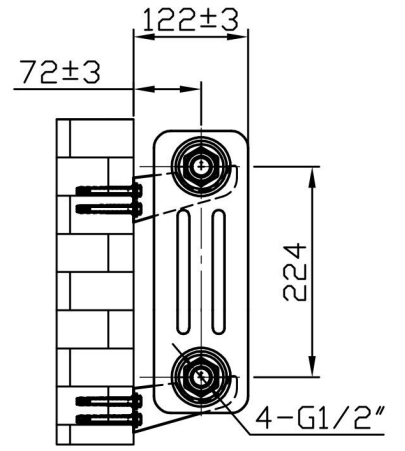

Imperia 3 Column Horizontal 300 x 1370mm. Painted

Technical Drawing

Unit: mm

Eastbrook 
 Eastbrook Road, Gloucester GL4 3DB
 Technical Helpline : 01452 317890
 Mon - Fri / 8am - 5pm
 Email : technical@eastbrookco.com