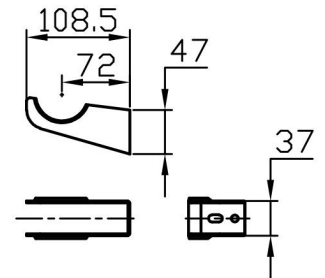

Imperia 3 Column Horizontal 300 x 1370mm. Painted

Technical Drawing

Unit: mm

Eastbrook 
 Eastbrook Road, Gloucester GL4 3DB
 Technical Helpline : 01452 317890
 Mon - Fri / 8am - 5pm
 Email : technical@eastbrookco.com