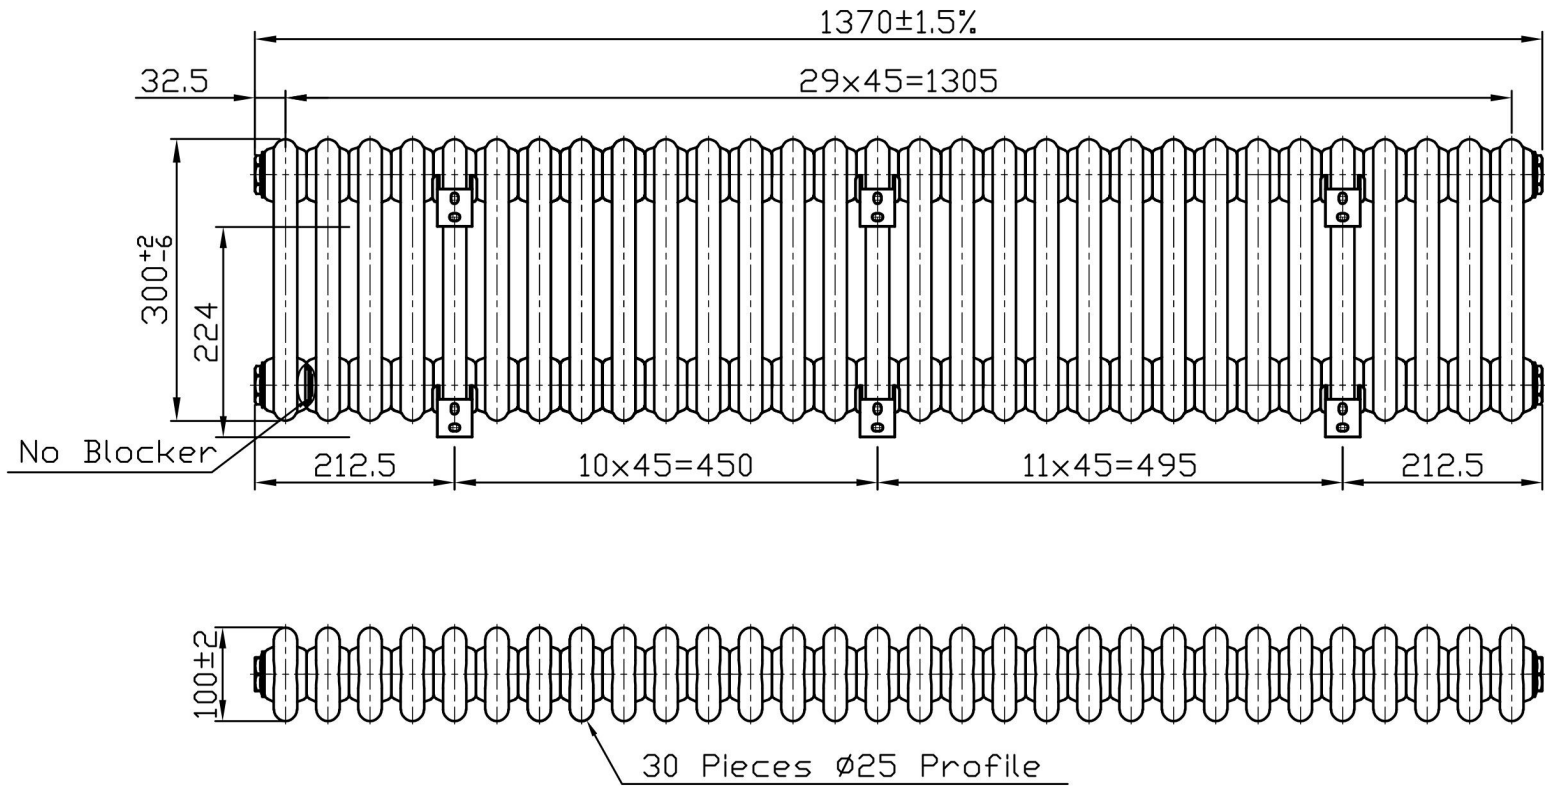

Imperia 3 Column Horizontal 300 x 1370mm. Painted

Technical Drawing

Unit: mm

Eastbrook 
 Eastbrook Road, Gloucester GL4 3DB
 Technical Helpline : 01452 317890
 Mon - Fri / 8am - 5pm
 Email : technical@eastbrookco.com